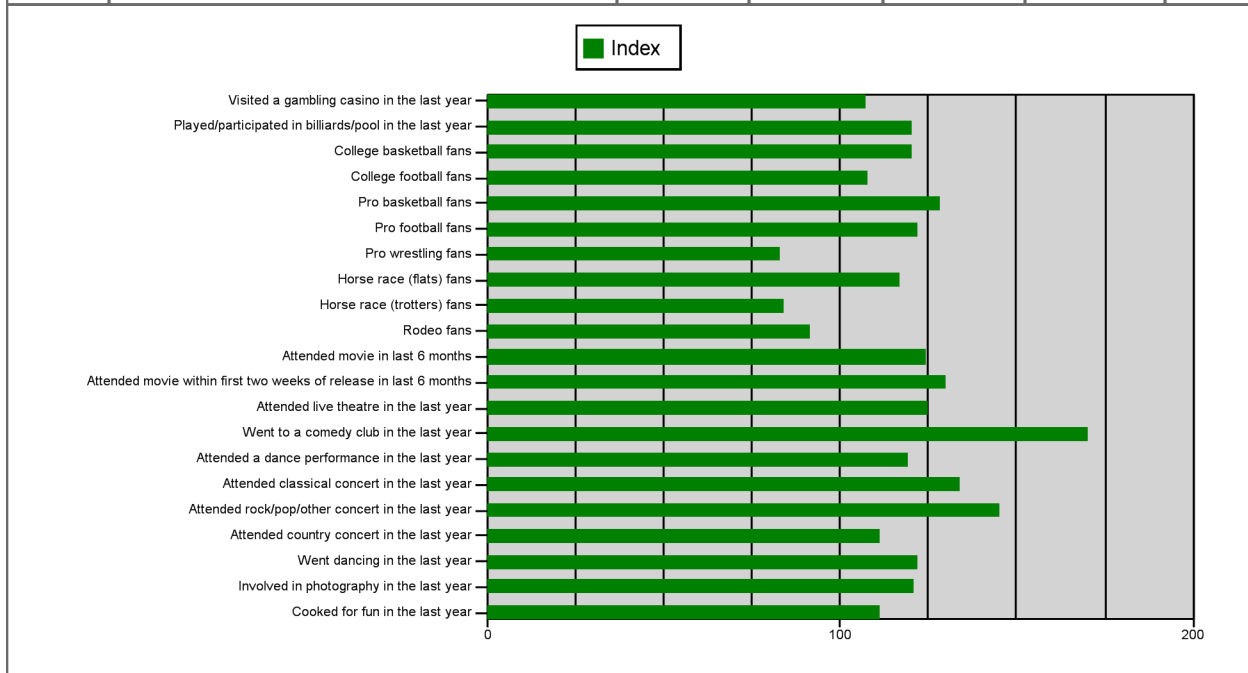

Requestor Name: Sample Restaurant
 Location: Olathe Location
 Address: 15400 West 119th Street, Olathe, KS 66062

Zip Code: 66062
 Radius: 5 Miles

Request Date: 5/14/2007
 Order ID: 123456
 Report ID: 19095

Entertainment

Lifestyle ID	Lifestyle Description	Radius Households	% Radius Households	US Households	% US Households	Index
935	Visited a gambling casino in the last year	50,493	36.34	38,252,486	33.84	107
1233	Played/participated in billiards/pool in the last year	48,093	27.53	25,780,077	22.81	120
1307	College basketball fans	38,811	12.64	11,891,455	10.52	120
1308	College football fans	46,503	16.67	17,378,862	15.38	108
1309	Pro basketball fans	43,271	15.22	13,422,956	11.88	128
1310	Pro football fans	49,101	30.30	27,994,255	24.77	122
1311	Pro wrestling fans	26,576	5.41	7,312,775	6.47	83
1312	Horse race (flats) fans	23,422	4.51	4,323,240	3.83	117
1313	Horse race (trotters) fans	12,976	1.89	2,523,868	2.23	84
1314	Rodeo fans	26,969	5.05	6,218,685	5.50	91
1315	Attended movie in last 6 months	51,081	71.55	65,115,352	57.61	124
1316	Attended movie within first two weeks of release in last 6 months	47,530	26.42	22,865,139	20.23	130
1317	Attended live theatre in the last year	48,180	27.27	24,609,129	21.77	125
1318	Went to a comedy club in the last year	38,413	12.19	8,100,566	7.17	170
1319	Attended a dance performance in the last year	33,432	9.01	8,524,413	7.54	119
1320	Attended classical concert in the last year	42,042	10.40	8,750,465	7.74	134
1321	Attended rock/pop/other concert in the last year	48,002	25.35	19,685,721	17.42	145
1322	Attended country concert in the last year	33,823	7.99	8,101,696	7.17	111
1335	Went dancing in the last year	49,649	26.15	24,095,992	21.32	122
1342	Involved in photography in the last year	47,572	21.70	20,153,648	17.83	121
1348	Cooked for fun in the last year	50,154	47.81	48,247,366	42.69	111