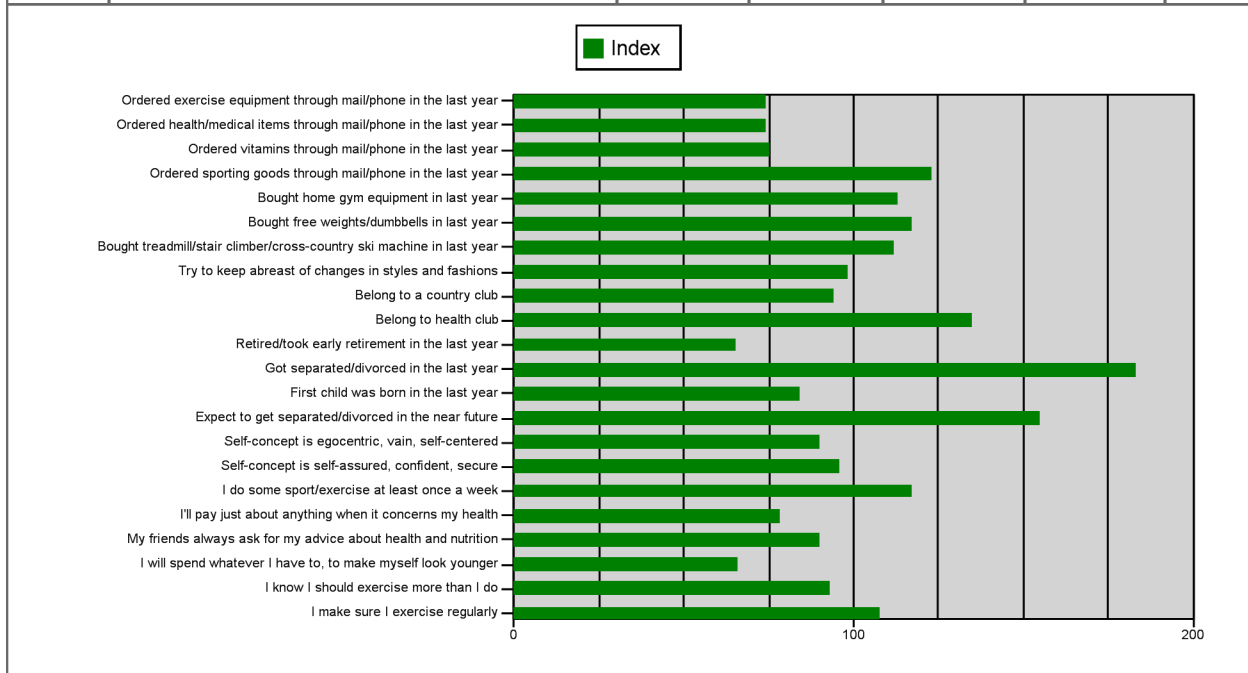

Lifestyle ID	Lifestyle Description	Radius Households	% Radius Households	US Households	% US Households	Index
311	Ordered exercise equipment through mail/phone in the last year	8,256	0.75	1,127,998	1.00	74
312	Ordered health/medical items through mail/phone in the last year	15,127	1.99	2,999,707	2.65	74
313	Ordered vitamins through mail/phone in the last year	17,795	2.61	3,900,523	3.45	75
315	Ordered sporting goods through mail/phone in the last year	18,517	3.03	2,761,222	2.44	123
1303	Bought home gym equipment in last year	14,931	1.99	1,984,734	1.76	113
1304	Bought free weights/dumbbells in last year	15,723	2.05	1,966,650	1.74	117
1305	Bought treadmill/stair climber/cross-country ski machine in last year	14,900	1.57	1,572,190	1.39	112
1369	Try to keep abreast of changes in styles and fashions	38,832	9.69	11,090,101	9.81	98
1710	Belong to a country club	15,581	2.46	2,944,324	2.61	94
1711	Belong to health club	41,407	11.15	9,306,552	8.23	135
1775	Retired/took early retirement in the last year	15,820	3.42	5,925,948	5.24	65
1782	Got separated/divorced in the last year	19,260	3.28	2,022,033	1.79	183
1790	First child was born in the last year	7,148	1.41	1,880,751	1.66	84
1796	Expect to get separated/divorced in the near future	1,257	1.53	1,105,393	0.98	155
1817	Self-concept is egocentric, vain, self-centered	20,705	3.72	4,634,061	4.10	90
1824	Self-concept is self-assured, confident, secure	46,875	18.43	21,672,716	19.18	96
1849	I do some sport/exercise at least once a week	49,844	32.20	31,001,874	27.43	117
1889	I'll pay just about anything when it concerns my health	35,138	8.11	11,719,655	10.37	78
1891	My friends always ask for my advice about health and nutrition	20,858	3.48	4,348,106	3.85	90
1892	I will spend whatever I have to, to make myself look younger	13,778	1.85	3,155,683	2.79	66
1897	I know I should exercise more than I do	50,518	36.78	44,472,301	39.35	93
1899	I make sure I exercise regularly	43,102	16.71	17,446,678	15.44	108

This report has been prepared for the Requestor by Ruf Strategic Solutions, using data proprietary to Ruf and its providers, and in accordance with the terms and conditions of Requestor's membership agreement. Behavior data sources: Experian and SIMMONS National Consumer Survey Report, Copyright 2006 SIMMONS Research. All rights reserved. All content of this report for use by the Requestor only, and may not be reproduced, sold, provided, distributed, or present to any other parties without the express written permission of Ruf Strategic Solutions.