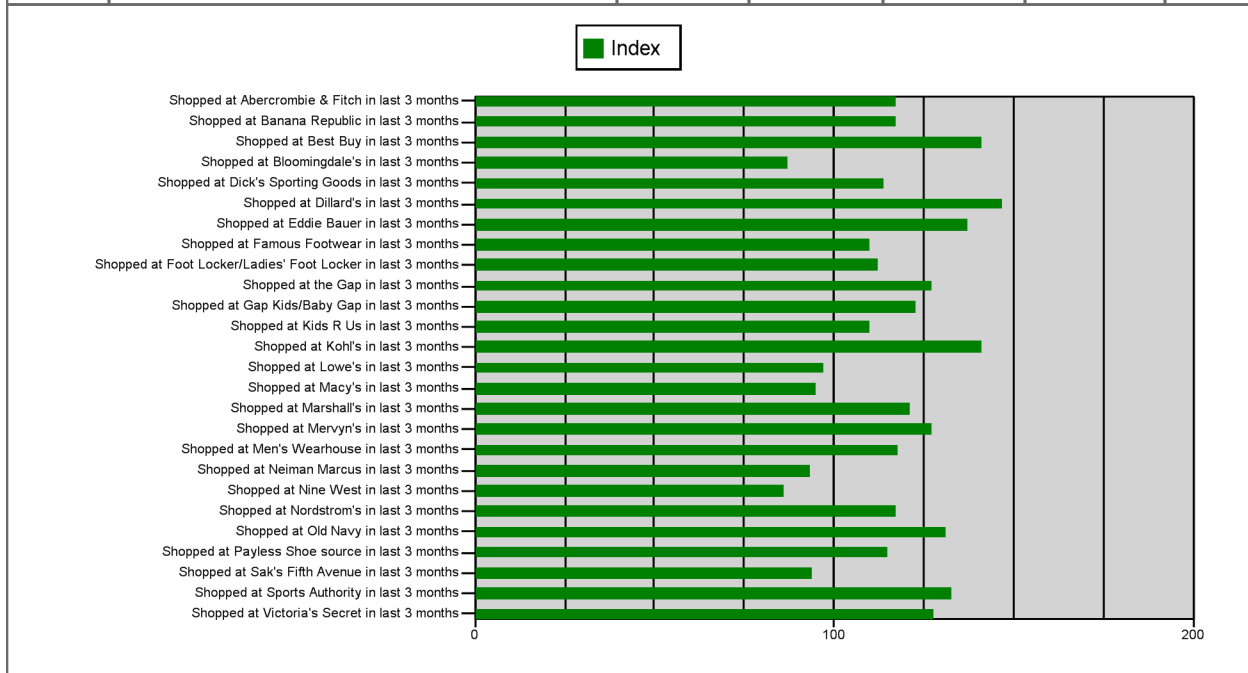

## Retail Purchase

Lifestyle ID	Lifestyle Description	Radius Households	% Radius Households	US Households	% US Households	Index
1373	Shopped at Abercrombie & Fitch in last 3 months	25,682	4.72	4,524,426	4.00	117
1377	Shopped at Banana Republic in last 3 months	25,557	4.49	4,319,849	3.82	117
1379	Shopped at Best Buy in last 3 months	45,138	25.22	20,103,917	17.79	141
1381	Shopped at Bloomingdale's in last 3 months	15,388	2.28	2,945,455	2.61	87
1384	Shopped at Dick's Sporting Goods in last 3 months	27,719	3.97	3,932,171	3.48	114
1385	Shopped at Dillard's in last 3 months	46,169	14.91	11,419,006	10.10	147
1388	Shopped at Eddie Bauer in last 3 months	33,605	8.41	6,901,361	6.11	137
1390	Shopped at Famous Footwear in last 3 months	23,792	4.32	4,410,270	3.90	110
1392	Shopped at Foot Locker/Ladies' Foot Locker in last 3 months	30,753	7.35	7,373,809	6.52	112
1393	Shopped at the Gap in last 3 months	41,630	14.78	13,111,004	11.60	127
1394	Shopped at Gap Kids/Baby Gap in last 3 months	22,970	5.13	4,686,053	4.15	123
1398	Shopped at Kids R Us in last 3 months	25,993	4.94	5,037,564	4.46	110
1400	Shopped at Kohl's in last 3 months	40,918	10.53	8,393,303	7.43	141
1401	Shopped at Lowe's in last 3 months	40,881	18.33	21,224,003	18.78	97
1402	Shopped at Macy's in last 3 months	35,264	8.48	10,032,179	8.88	95
1403	Shopped at Marshall's in last 3 months	31,597	7.83	7,311,645	6.47	121
1405	Shopped at Mervyn's in last 3 months	35,233	9.09	8,058,746	7.13	127
1406	Shopped at Men's Wearhouse in last 3 months	17,873	2.51	2,397,279	2.12	118
1408	Shopped at Neiman Marcus in last 3 months	15,159	1.74	2,107,933	1.87	93
1409	Shopped at Nine West in last 3 months	17,952	2.31	3,007,619	2.66	86
1410	Shopped at Nordstrom's in last 3 months	29,395	5.57	5,375,511	4.76	117
1411	Shopped at Old Navy in last 3 months	42,946	15.95	13,686,306	12.11	131
1412	Shopped at Payless Shoe source in last 3 months	43,424	12.99	12,749,321	11.28	115
1414	Shopped at Sak's Fifth Avenue in last 3 months	15,212	2.31	2,763,483	2.45	94
1416	Shopped at Sports Authority in last 3 months	28,179	5.24	4,443,048	3.93	133
1421	Shopped at Victoria's Secret in last 3 months	33,776	11.23	9,847,946	8.71	128